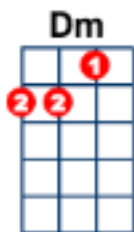

Imagine

John Lennon

```
xA|---3---3---3---2---0---0---0---|
xE|---0---0---0---0---1---1---1---|
xC|---0---0---0---0---0---0---0---|
xG|-----2-3-4-----|
```

Intro: main riff - x2 -

C Cmaj7 F
Imagine there's no heaven

C Cmaj7 F
It's easy if you try

C Cmaj7 F
No hell below us

C Cmaj7 F
Above us only sky

F Am Dm F
Imagine all the people

G C G7
Living for today

C Cmaj7 F
Imagine there's no countries

C Cmaj7 F
It isn't hard to do