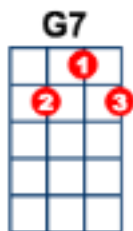

Imagine

John Lennon

```
xA|---3---3---3---2---0---0---0---|
xE|---0---0---0---0---1---1---1---|
xC|---0---0---0---0---0---0---0---|
xG|-----2-3-4-----|
```

Intro: main riff - x2 -

C Cmaj7 F
Imagine there's no heaven

C Cmaj7 F
It's easy if you try

C Cmaj7 F
No hell below us

C Cmaj7 F
Above us only sky

F Am Dm F
Imagine all the people

G C G7
Living for today

C Cmaj7 F
Imagine there's no countries

C Cmaj7 F
It isn't hard to do