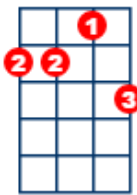

On Top of the World

Imagine Dragons

Clapping

Part #1

Part #2

C

F

G

Am

Dm7

Clapping 2x

Picking Rhythm

C

If you love somebody

F

Better tell them while they're here 'cause

TAB

Detailed description: This system contains measures 52, 53, and 54. Measure 52 has eighth notes G4, A4, B4, C5, a quarter note B4, and a quarter note A4. Measure 53 has eighth notes G4, A4, B4, C5, a quarter note B4, and a quarter note A4. Measure 54 has eighth notes G4, A4, B4, C5, a quarter note B4, and a quarter note A4. The bottom staff is a guitar TAB with fret numbers: 3-3-0-0, 3-3, 3-3-0-0, 7-5, 2-2, 2-2.

58

2-2 2-2 3-3-0-0 3-3 0 3-3-3-0-0 3-3

TAB

Detailed description: This system contains measures 58, 59, and 60. Measure 58 has eighth notes G4, A4, B4, C5, a quarter note B4, and a quarter note A4. Measure 59 has eighth notes G4, A4, B4, C5, a quarter note B4, and a quarter note A4. Measure 60 has eighth notes G4, A4, B4, C5, a quarter note B4, and a quarter note A4. The bottom staff is a guitar TAB with fret numbers: 2-2, 2-2, 3-3-0-0, 3-3, 0, 3-3-3-0-0, 3-3.