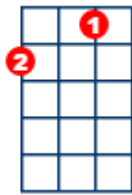

On Top of the World

Imagine Dragons

Clapping

Part #1

Part #2

C

F

G

Am

Dm7

Clapping 2x

Picking Rhythm

C

If you love somebody

F

Better tell them while they're here 'cause

TAB

Detailed description: This system contains measures 52, 53, and 54. Measure 52 has eighth notes G4, A4, B4, C5, a quarter note B4, and a quarter note A4. Measure 53 has eighth notes G4, A4, B4, C5, a quarter note B4, and a quarter note A4. Measure 54 has eighth notes G4, A4, B4, C5, a quarter note B4, and a quarter note A4. The bottom staff is a guitar TAB with fret numbers: 3-3-0-0, 3-3, 3-3-0-0, 7-5, 2-2, 2-2.