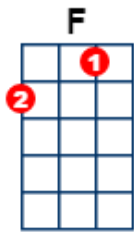

You can have it all but life keeps moving

One strum

Am

G

I take it in but don't look down

Chorus

F

'Cause I'm on top of the world, 'ay

C

I'm on top of the world, 'ay

G

Waiting on this for a while now

Dm7

Paying my dues to the dirt

F

I've been waiting to smile, 'ay

C

Been holding it in for a while, 'ay

Strumming

Take you with me if I can
 Been dreaming of this since a child
 I'm on top of the world.

Clapping

I've tried to cut these corners
 Try to take the easy way out
 I kept on falling short of something
 I coulda gave up then but
 Then again I couldn't have 'cause
 I've traveled all this way for something

TAB

Detailed description: This system contains measures 52, 53, and 54. Measure 52 has eighth notes G4, A4, B4, C5, a quarter note B4, and a quarter note A4. Measure 53 has eighth notes G4, A4, B4, C5, a quarter note B4, and a quarter note A4. Measure 54 has eighth notes G4, A4, B4, C5, a quarter note B4, and a quarter note A4. The bottom staff is a guitar TAB with fret numbers: 3-3-0-0, 3-3, 3-3-0-0, 7-5, 2-2, 2-2.