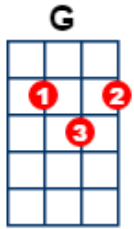

You can have it all but life keeps moving

One strum

Am

G

I take it in but don't look down

Chorus

F

'Cause I'm on top of the world, 'ay

C

I'm on top of the world, 'ay

G

Waiting on this for a while now

Dm7

Paying my dues to the dirt

F

I've been waiting to smile, 'ay

C

Been holding it in for a while, 'ay

Strumming

Take you with me if I can
 Been dreaming of this since a child
 I'm on top of the world.

Clapping

I've tried to cut these corners
 Try to take the easy way out
 I kept on falling short of something
 I coulda gave up then but
 Then again I couldn't have 'cause
 I've traveled all this way for something

TAB

Detailed description: This system contains measures 52, 53, and 54. Measure 52 has eighth notes G4, A4, B4, C5, a quarter note B4, and a quarter note A4. Measure 53 has eighth notes G4, A4, B4, C5, a quarter note B4, and a quarter note A4. Measure 54 has eighth notes G4, A4, B4, C5, a quarter note B4, and a quarter note A4. The bottom staff is a guitar TAB with fret numbers: 3-3-0-0, 3-3, 3-3-0-0, 7-5, 2-2, 2-2.