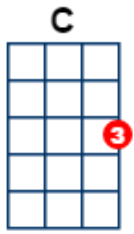

C

Been holding it in for a while, 'ay

Strumming

Take you with me if I can
 Been dreaming of this since a child
 I'm on top of the world.

Clapping

I've tried to cut these corners
 Try to take the easy way out
 I kept on falling short of something
 I coulda gave up then but
 Then again I couldn't have 'cause
 I've traveled all this way for something

One strum

I take it in but don't look down

Chorus

'Cause I'm on top of the world, 'ay
 I'm on top of the world, 'ay
 Waiting on this for a while now
 Paying my dues to the dirt
 I've been waiting to smile, 'ay
 Been holding it in for a while, 'ay
 Take you with me if I can
 Been dreaming of this since a child
 I'm on top of the world.

Strumming

'Cause I'm on top of the world, 'ay

I'm on top of the world, 'ay

Waiting on this for a while now

Paying my dues to the dirt

I've been waiting to smile, 'ay

Been holding it in for a while, 'ay

Take you with me if I can

TAB

Detailed description: This system contains measures 52, 53, and 54. Measure 52 has eighth notes G4, A4, B4, C5, a quarter note B4, and a quarter note A4. Measure 53 has eighth notes G4, A4, B4, C5, a quarter note B4, and a quarter note A4. Measure 54 has eighth notes G4, A4, B4, C5, a quarter note B4, and a quarter note A4. The bottom staff is a guitar TAB with fret numbers: 3-3-0-0, 3-3, 3-3-0-0, 7-5, 2-2, 2-2.