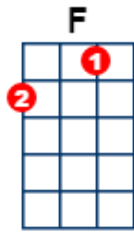

C

Been holding it in for a while, 'ay

Strumming

Take you with me if I can
 Been dreaming of this since a child
 I'm on top of the world.

Clapping

I've tried to cut these corners
 Try to take the easy way out
 I kept on falling short of something
 I coulda gave up then but
 Then again I couldn't have 'cause
 I've traveled all this way for something

One strum

I take it in but don't look down

Chorus

'Cause I'm on top of the world, 'ay
 I'm on top of the world, 'ay
 Waiting on this for a while now
 Paying my dues to the dirt
 I've been waiting to smile, 'ay
 Been holding it in for a while, 'ay
 Take you with me if I can
 Been dreaming of this since a child
 I'm on top of the world.

Strumming

'Cause I'm on top of the world, 'ay

I'm on top of the world, 'ay

Waiting on this for a while now

Paying my dues to the dirt

I've been waiting to smile, 'ay

Been holding it in for a while, 'ay

Take you with me if I can

58

2-2 2-2 3-3-0-0 3-3 0 3-3-3-0-0 3-3

TAB

Detailed description: This system contains measures 58, 59, and 60. Measure 58 has eighth notes G4, A4, B4, C5, a quarter note B4, and a quarter note A4. Measure 59 has eighth notes G4, A4, B4, C5, a quarter note B4, and a quarter note A4. Measure 60 has eighth notes G4, A4, B4, C5, a quarter note B4, and a quarter note A4. The bottom staff is a guitar TAB with fret numbers: 2-2, 2-2, 3-3-0-0, 3-3, 0, 3-3-3-0-0, 3-3.