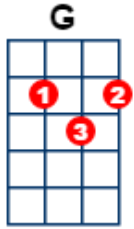

'Cause I'm on top of the world, 'ay

I'm on top of the world, 'ay

Waiting on this for a while now

Paying my dues to the dirt

I've been waiting to smile, 'ay

Been holding it in for a while, 'ay

Take you with me if I can

Been dreaming of this since a child

I'm on top of the world.

Strumming

#1

#2

Clapping 4x

Clapping Part #1

Part #2