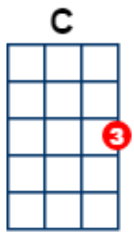

You can have it all but life keeps moving

One strum

Am

G

I take it in but don't look down

Chorus

F

'Cause I'm on top of the world, 'ay

C

I'm on top of the world, 'ay

G

Waiting on this for a while now

Dm7

Paying my dues to the dirt

F

I've been waiting to smile, 'ay

C

Been holding it in for a while, 'ay

Strumming

Take you with me if I can
 Been dreaming of this since a child
 I'm on top of the world.

Clapping

I've tried to cut these corners
 Try to take the easy way out
 I kept on falling short of something
 I coulda gave up then but
 Then again I couldn't have 'cause
 I've traveled all this way for something

TAB

Detailed description: This system contains measures 52, 53, and 54. Measure 52 has eighth notes G4, A4, B4, C5, a quarter note B4, and a quarter note A4. Measure 53 has eighth notes G4, A4, B4, C5, a quarter note B4, and a quarter note A4. Measure 54 has eighth notes G4, A4, B4, C5, a quarter note B4, and a quarter note A4. The bottom staff is a guitar TAB with fret numbers: 3-3-0-0, 3-3, 3-3-0-0, 7-5, 2-2, 2-2.