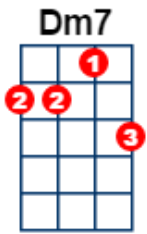

'Cause I'm on top of the world, 'ay

I'm on top of the world, 'ay

Waiting on this for a while now

Paying my dues to the dirt

I've been waiting to smile, 'ay

Been holding it in for a while, 'ay

Take you with me if I can

Been dreaming of this since a child

I'm on top of the world.

Strumming

#1

#2

Clapping 4x

Clapping Part #1

Part #2