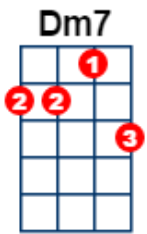

Take you with me if I can
Been dreaming of this since a child
I'm on top of the world.

Clapping

I've tried to cut these corners
Try to take the easy way out
I kept on falling short of something
I coulda gave up then but
Then again I couldn't have 'cause
I've traveled all this way for something

One strum

I take it in but don't look down

Chorus

'Cause I'm on top of the world, 'ay
I'm on top of the world, 'ay
Waiting on this for a while now
Paying my dues to the dirt
I've been waiting to smile, 'ay
Been holding it in for a while, 'ay
Take you with me if I can
Been dreaming of this since a child
I'm on top of the world.

Strumming