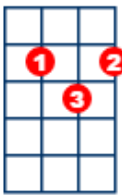

On Top of the World

Imagine Dragons

Clapping

Part #1

Part #2

C

F

G

TAB

Detailed description: This system contains measures 40, 41, and 42. The top staff is a treble clef with a 7/8 time signature. Measure 40 has a quarter rest followed by eighth notes G4, A4, B4, C5, and a quarter note B4. Measure 41 has eighth notes G4, A4, B4, C5, a quarter note B4, and a quarter note A4. Measure 42 has a quarter rest followed by eighth notes G4, A4, B4, and a quarter note G4. The bottom staff is a guitar TAB with fret numbers: 3-3-0-0, 3-3, 3-3-0-0, 7-5-7, 7-7, 7-7.

TAB

Detailed description: This system contains measures 52, 53, and 54. Measure 52 has eighth notes G4, A4, B4, C5, a quarter note B4, and a quarter note A4. Measure 53 has eighth notes G4, A4, B4, C5, a quarter note B4, and a quarter note A4. Measure 54 has eighth notes G4, A4, B4, C5, a quarter note B4, and a quarter note A4. The bottom staff is a guitar TAB with fret numbers: 3-3-0-0, 3-3, 3-3-0-0, 7-5, 2-2, 2-2.

58

2-2 2-2 3-3-0-0 3-3 0 3-3-3-0-0 3-3

TAB

Detailed description: This system contains measures 58, 59, and 60. Measure 58 has eighth notes G4, A4, B4, C5, a quarter note B4, and a quarter note A4. Measure 59 has eighth notes G4, A4, B4, C5, a quarter note B4, and a quarter note A4. Measure 60 has eighth notes G4, A4, B4, C5, a quarter note B4, and a quarter note A4. The bottom staff is a guitar TAB with fret numbers: 2-2, 2-2, 3-3-0-0, 3-3, 0, 3-3-3-0-0, 3-3.