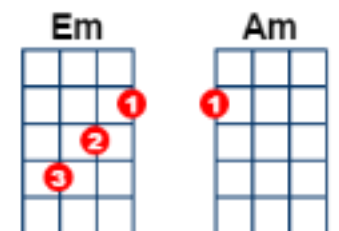

Can't Help Falling in Love

THE KING (Elvis)

Intro

C G7 C

Verse 1

C Em Am F C G G7

Wise men say only fools rush in

F G Am F C

But I can't help falling in love

G7 C

with you

Verse 2

C Em Am F C G G7

Shall I stay would it be a sin

F G Am F C

If I can't help falling in love

G7 C

with you

Bridge

Em B7 Em B7

Like a river flows surely to the sea

Em B7

Darling so it goes

Em A7 Dm G7

Some things are meant to be

Verse 3

C Em Am

Take my hand take my

F C G G7

whole life too

F G Am F C