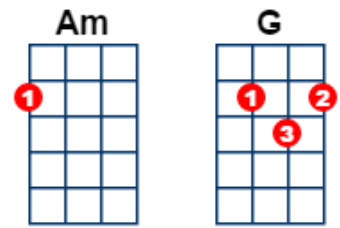

Chorus

Am G C  
 Lady, running down to the riptide,  
 C Am  
 taken away to the dark side,  
 G C  
 I wanna be your left hand man.  
 Am G C  
 I love you when you're singing that song and,  
 C Am  
 I got a lump in my throat 'cause  
 G C  
 you're gonna sing the words wrong

Strum once and hold

Am G C  
 I swear she's destined for the screen,  
 Am G C  
 Closest thing to Michelle Pfeiffer that you've ever seen, oh

Chorus; strum quietly, sing normal

Am G C  
 Lady, running down to the riptide,  
 C Am  
 taken away to the dark side,  
 G C  
 I wanna be your left hand man.

*Chorus; strum quietly, sing normal*

Am G  
I love you when you're singing that song and,  
C Am  
I got a lump in my throat 'cause  
G C  
you're gonna sing the words wrong

*Chorus, normal*

Am G C  
Lady, running down to the riptide,  
C Am  
taken away to the dark side,  
G C  
I wanna be your left hand man.  
Am G C  
I love you when you're singing that song and,  
C Am  
I got a lump in my throat 'cause  
G C  
you're gonna sing the words wrong

*Chorus, louder*

Am G C  
Lady, running down to the riptide,  
C Am  
taken away to the dark side,  
G C  
I wanna be your left hand man.  
Am G C  
I love you when you're singing that song and,  
C Am  
I got a lump in my throat 'cause  
G C  
you're gonna sing the words wrong, and  
C Am  
I got a lump in my throat 'cause you're gonna  
G  
sing the words wrong.