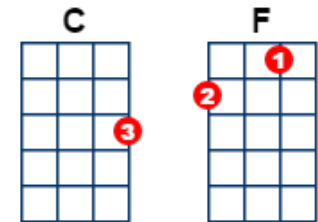

Chorus

Am G C  
 Lady, running down to the riptide,  
 C Am  
 taken away to the dark side,  
 G C  
 I wanna be your left hand man.  
 Am G C  
 I love you when you're singing that song and,  
 C Am  
 I got a lump in my throat 'cause  
 G C  
 you're gonna sing the words wrong

Strum once and hold

Am G C  
 I swear she's destined for the screen,  
 Am G C  
 Closest thing to Michelle Pfeiffer that you've ever seen, oh

Chorus; strum quietly, sing normal

Am G C  
 Lady, running down to the riptide,  
 C Am  
 taken away to the dark side,  
 G C  
 I wanna be your left hand man.

*Chorus; strum quietly, sing normal*

Am G  
I love you when you're singing that song and,  
C Am  
I got a lump in my throat 'cause  
G C  
you're gonna sing the words wrong

*Chorus, normal*

Am G C  
Lady, running down to the riptide,  
C Am  
taken away to the dark side,  
G C  
I wanna be your left hand man.  
Am G C  
I love you when you're singing that song and,  
C Am  
I got a lump in my throat 'cause  
G C  
you're gonna sing the words wrong

*Chorus, louder*

Am G C  
Lady, running down to the riptide,  
C Am  
taken away to the dark side,  
G C  
I wanna be your left hand man.  
Am G C  
I love you when you're singing that song and,  
C Am  
I got a lump in my throat 'cause  
G C  
you're gonna sing the words wrong, and  
C Am  
I got a lump in my throat 'cause you're gonna  
G  
sing the words wrong.