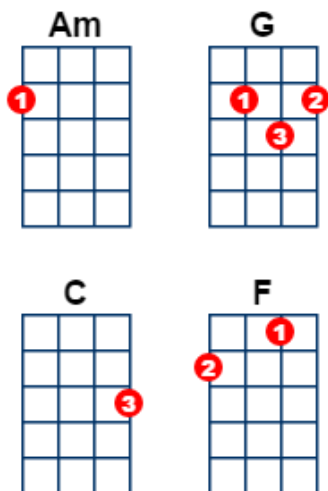

Riptide

Vance Joy

Intro, Capo 1

Am G C (x2)

Verse 1

Am G C
I was scared of dentists and the dark,
Am G C
I was scared of pretty girls and starting conversations,
Am G C
Oh all my friends are turning green,
Am G C
You're the magicians assistant in their dreams.
Am G C
Ooh, ooh ooh
Am G C
Ooh, and they come unstuck

Chorus

Am G C
Lady, running down to the riptide,
C Am
taken away to the dark side,
G C
I wanna be your left hand man.
Am G C
I love you when you're singing that song and,
C Am
I got a lump in my throat 'cause
G C
you're gonna sing the words wrong

Verse 2

Am G C
There's this movie that I think you'll like,
Am G C
this guy decides to quit his job and heads to New York City,
Am G C
this cowboy's running from himself.
Am G C
And she's been living on the highest shelf
Am G C
Ooh, ooh ooh
Am G C
Ooh, and they come unstuck